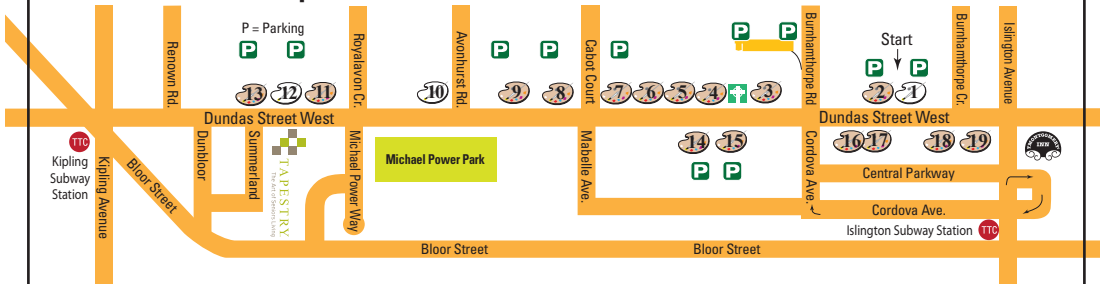

Mural Locator Map

www.villageofislington.com